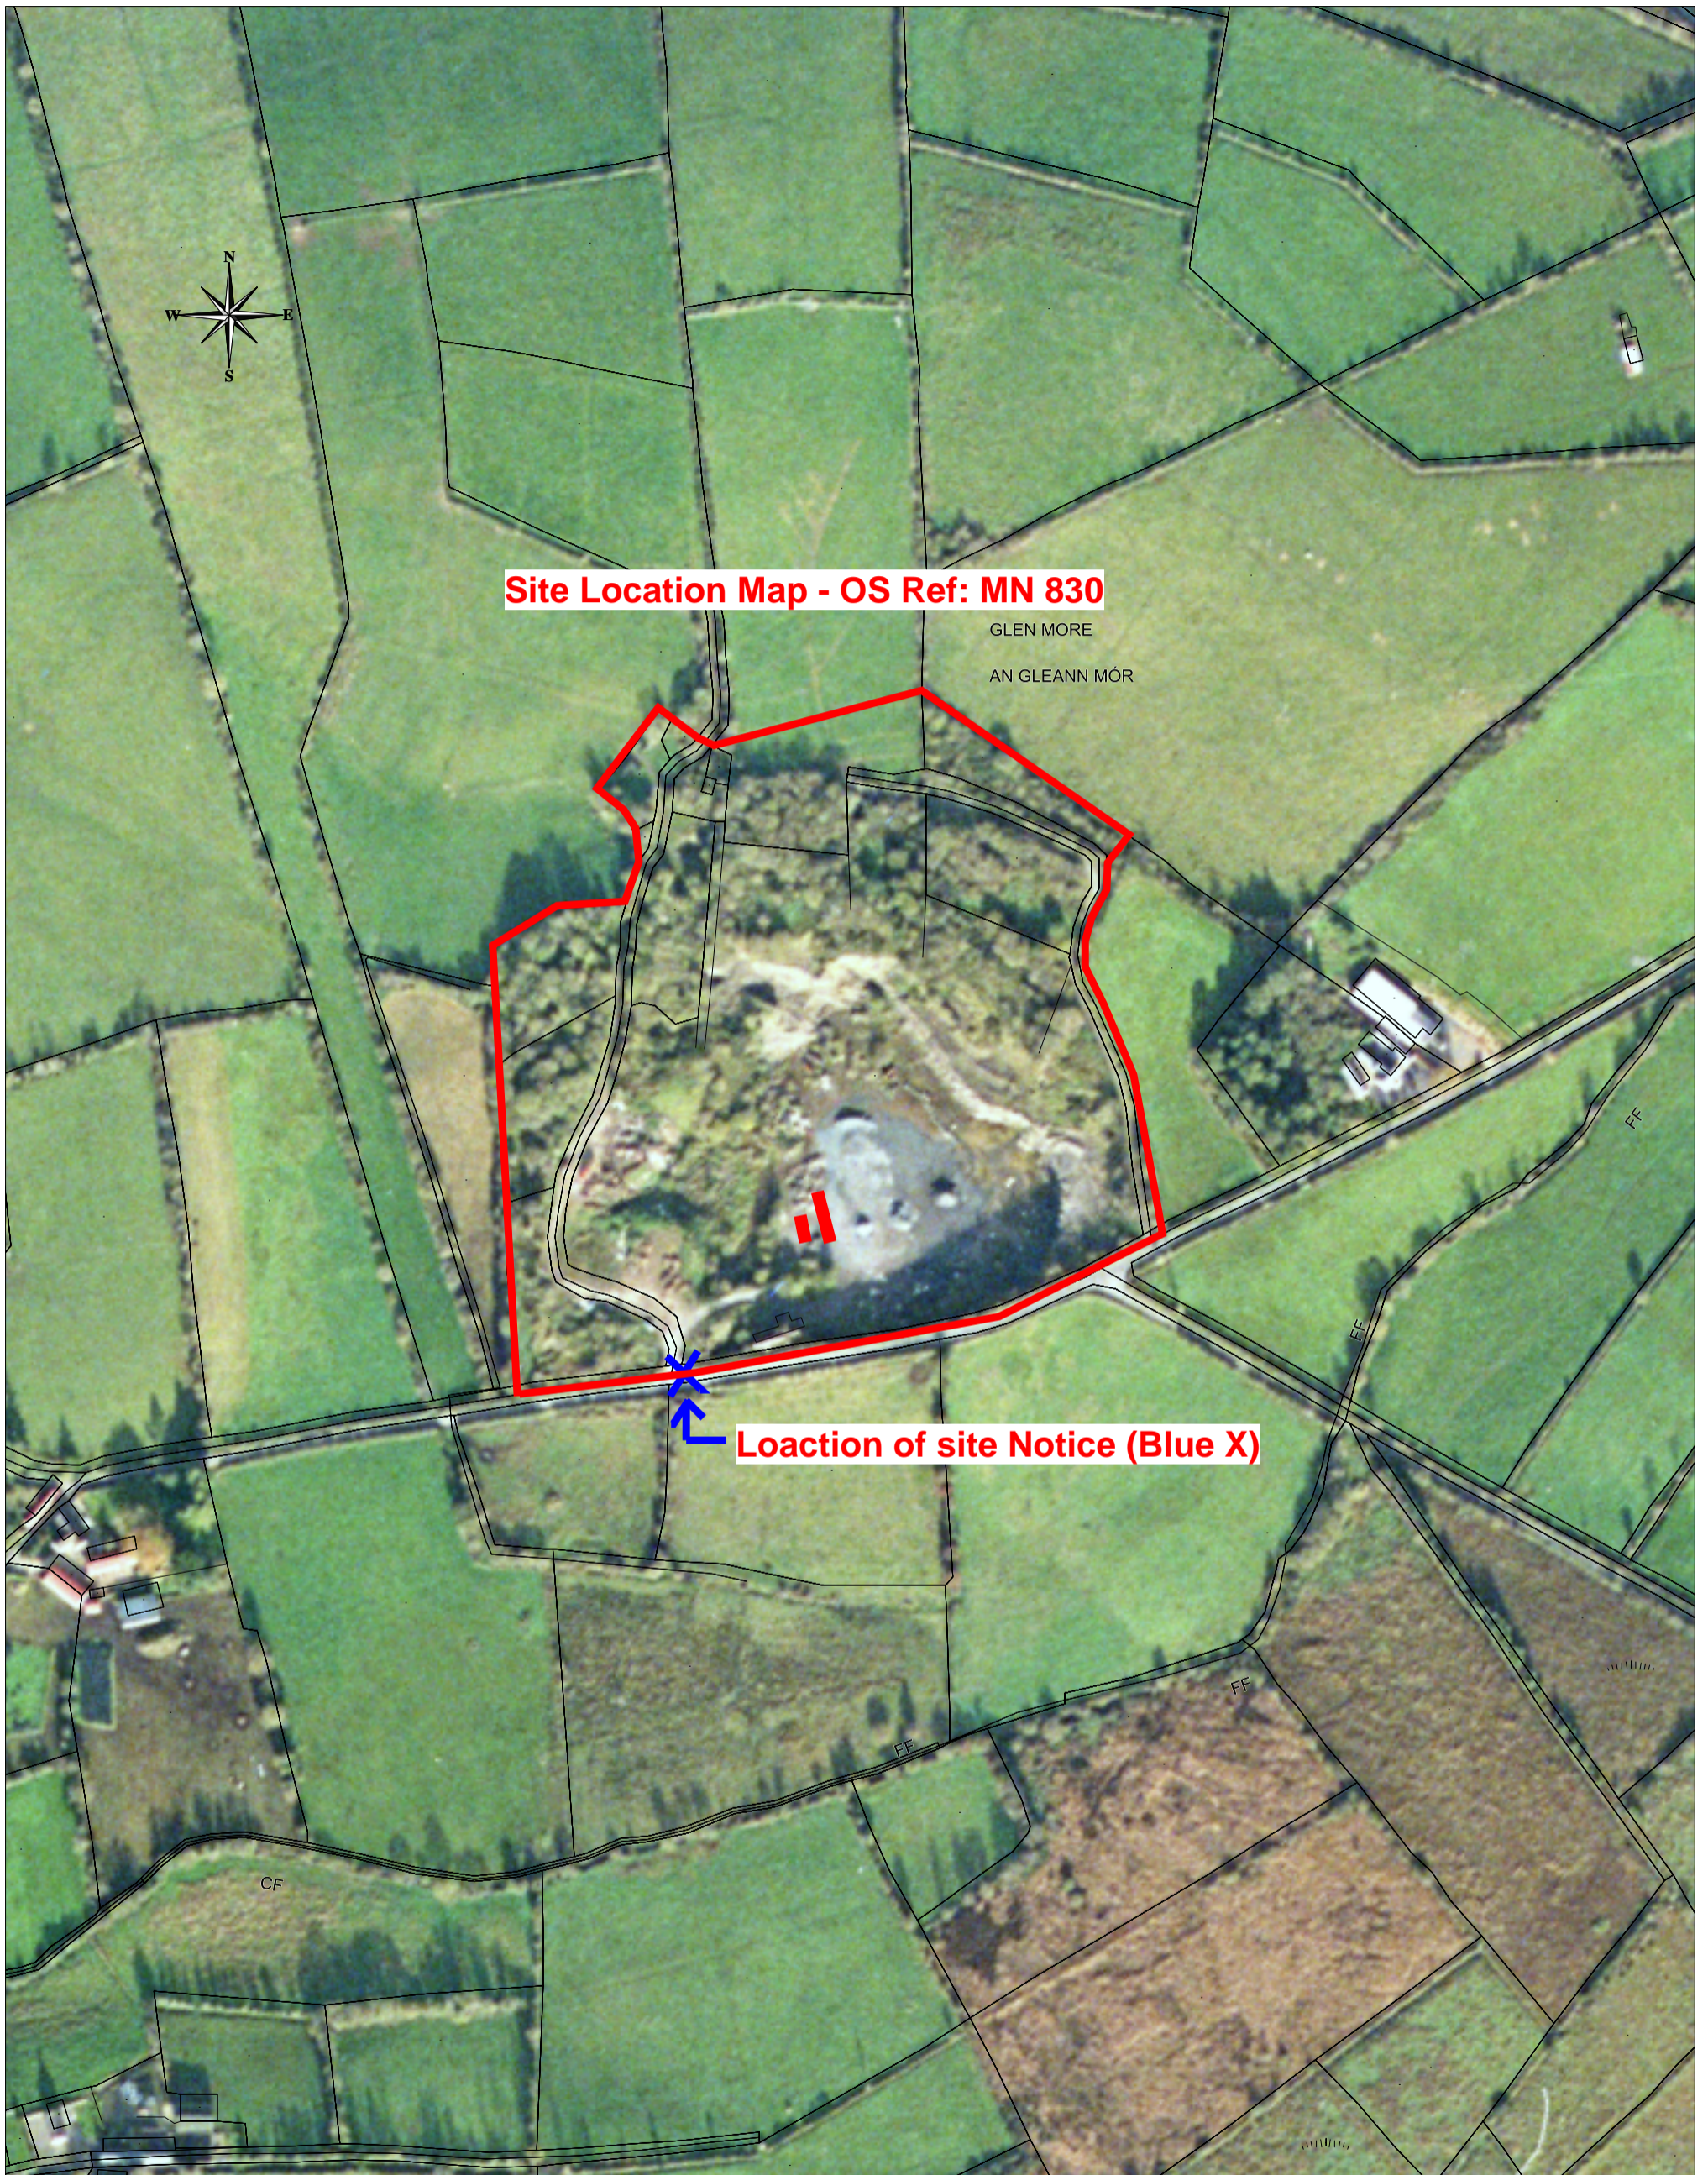

Site Location Map

Site Location Map - OS Ref: MN 830

GLEN MORE
AN GLEANN MÓR

Loaction of site Notice (Blue X)

Comhairle Chontae Mhuineacháin,
Oifigí Contae,
An Glenn,
Muineachán.
Guthá 047 30500

Monaghan County Council,
County Offices,
The Glen, Monaghan
Phone: 047 30500
Fax: 047 82739

Project:

Glenmore Quarry Upgrade

© Ordnance Survey Ireland. All rights reserved.
Licence number 2010/03 CCMA/Monaghan County Council.

Drawn By: DT

Survey By: DT

Date: 29:09:23

Scale: 1:2500 @ A3