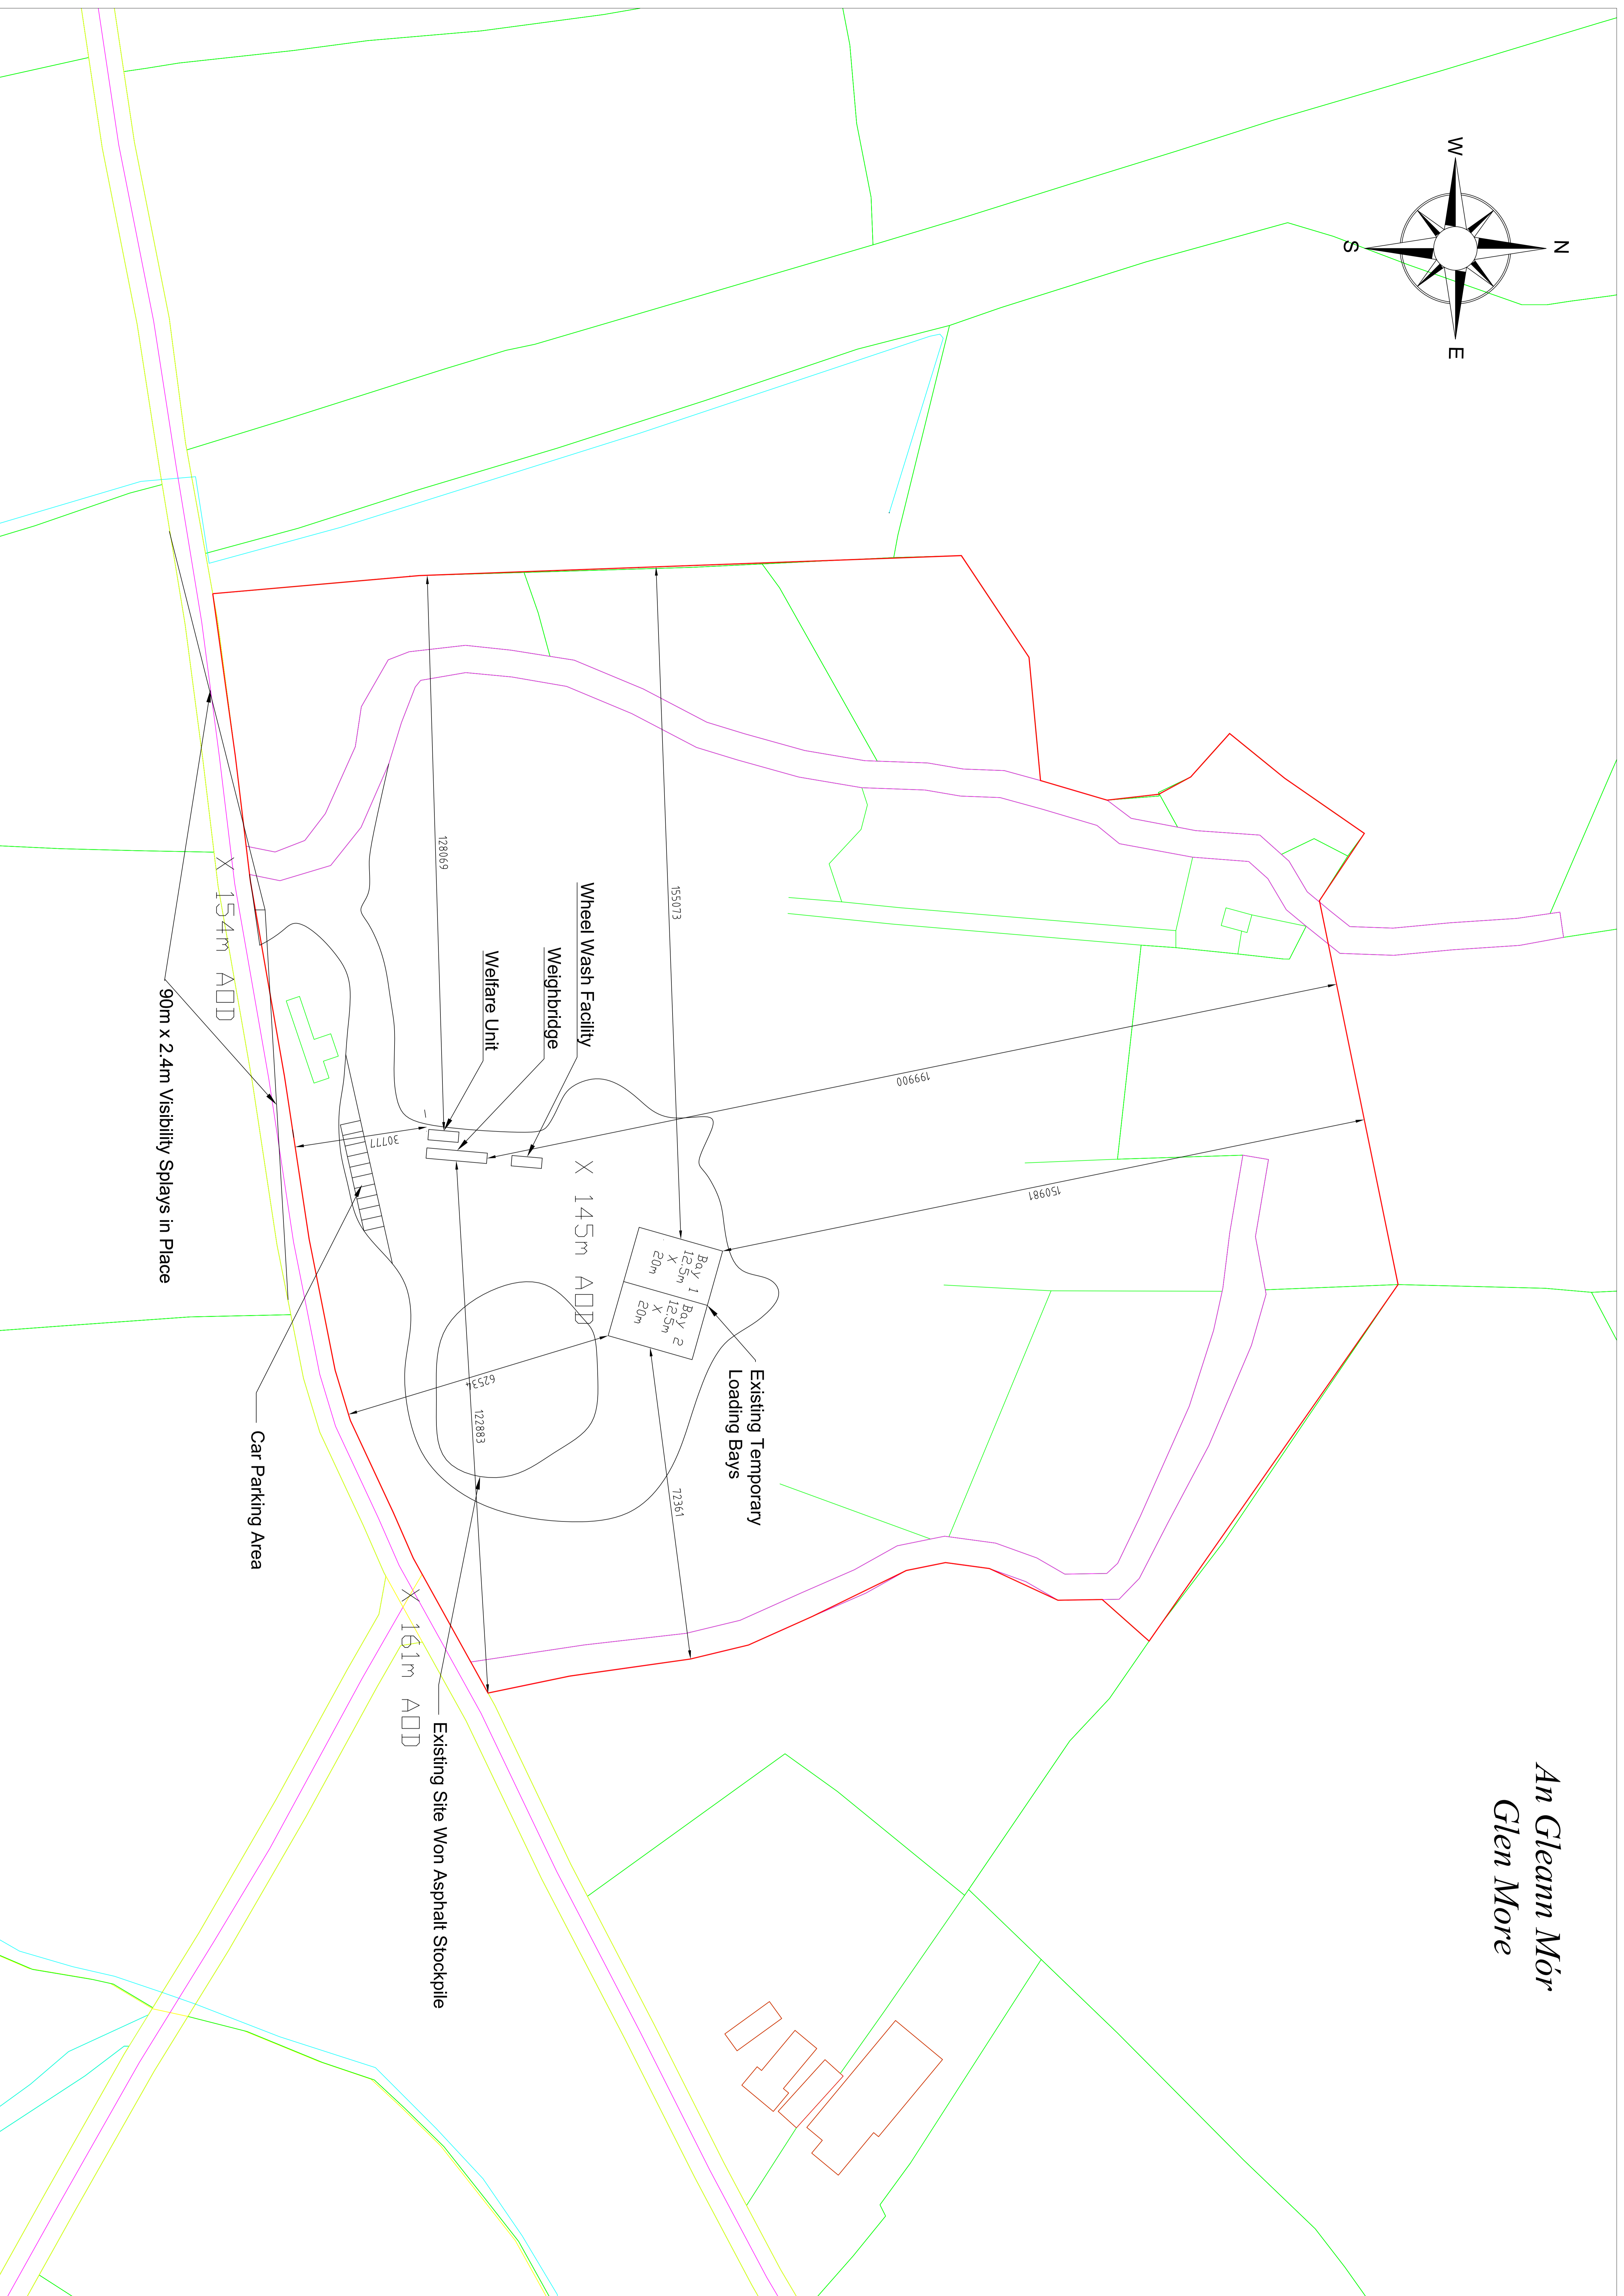

An Glenn Mór Glen More

NOTES

Project
Glenmore Quarry

Title
Site Layout Plan

Comhairle Contae Mhúnaigh,
An Glenn,
Munneachán,
Guthán: 047 30500
Monaghan County Council,
County Offices,
The Glen, Monaghan.

Senior Engineer of/Issued	Kevin West
Designed	DT
Drawn	18/09/23
Scales	1:500 @A0
Drawing Name	Glenmore Quarry Site Layout Plan
Drawing Location	Glenmore Quarry